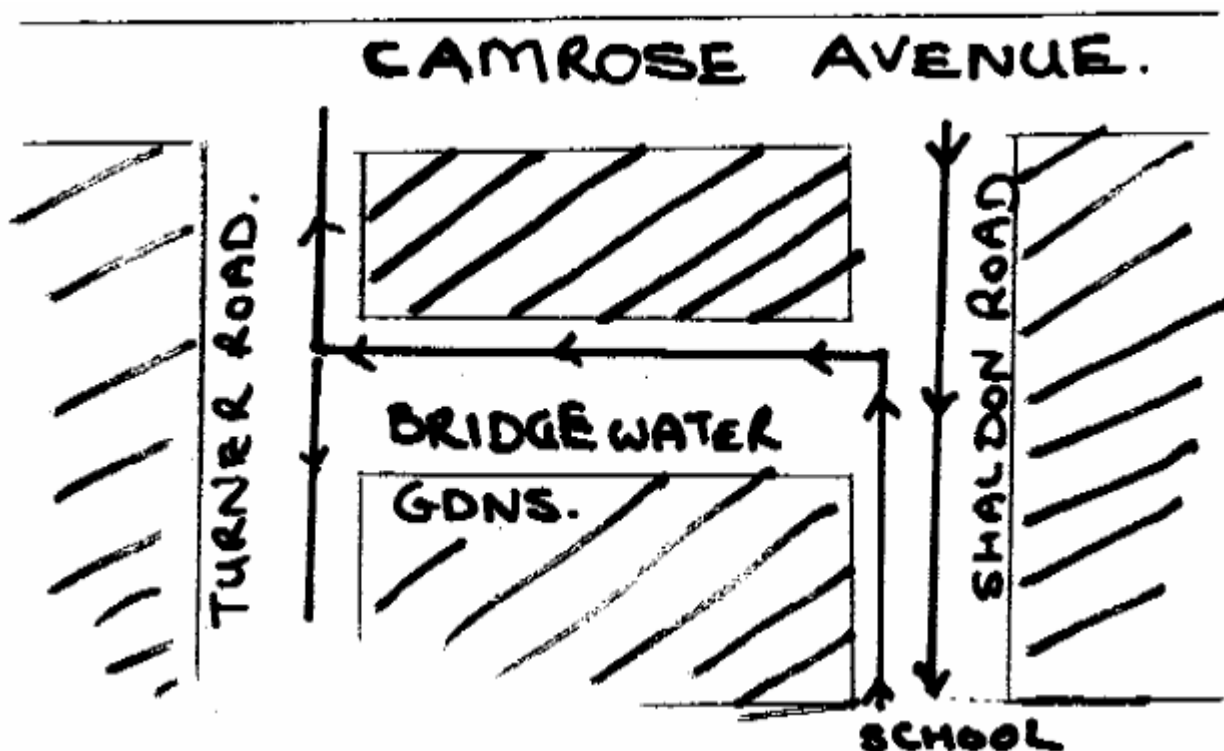

## Traffic guidelines

- Please enter in the school from Camrose Avenue to Shaldon road and leave from Bridgewater gardens.

- Enter the school via main gate and drive slowly (max. speed of 10mph).
- Please park at the end of the car park in the available place.
- Don't obstruct any other cars.
- Don't drop your children anywhere other than car park or leave them on their own in the car park, accompany them to the class room.
- When you come to collect your children, please park in the parking space as instructed by traffic and security volunteers.
- When you leave please join the queue in an orderly fashion and leave quietly.
- Please try to pick your children promptly, as the traffic and security volunteers will not be able to leave until all the children have gone home.
  
- **Try to reduce the traffic, by car sharing with other parents in your area. If you want to find out about other parent living in the area, please contact the office.**